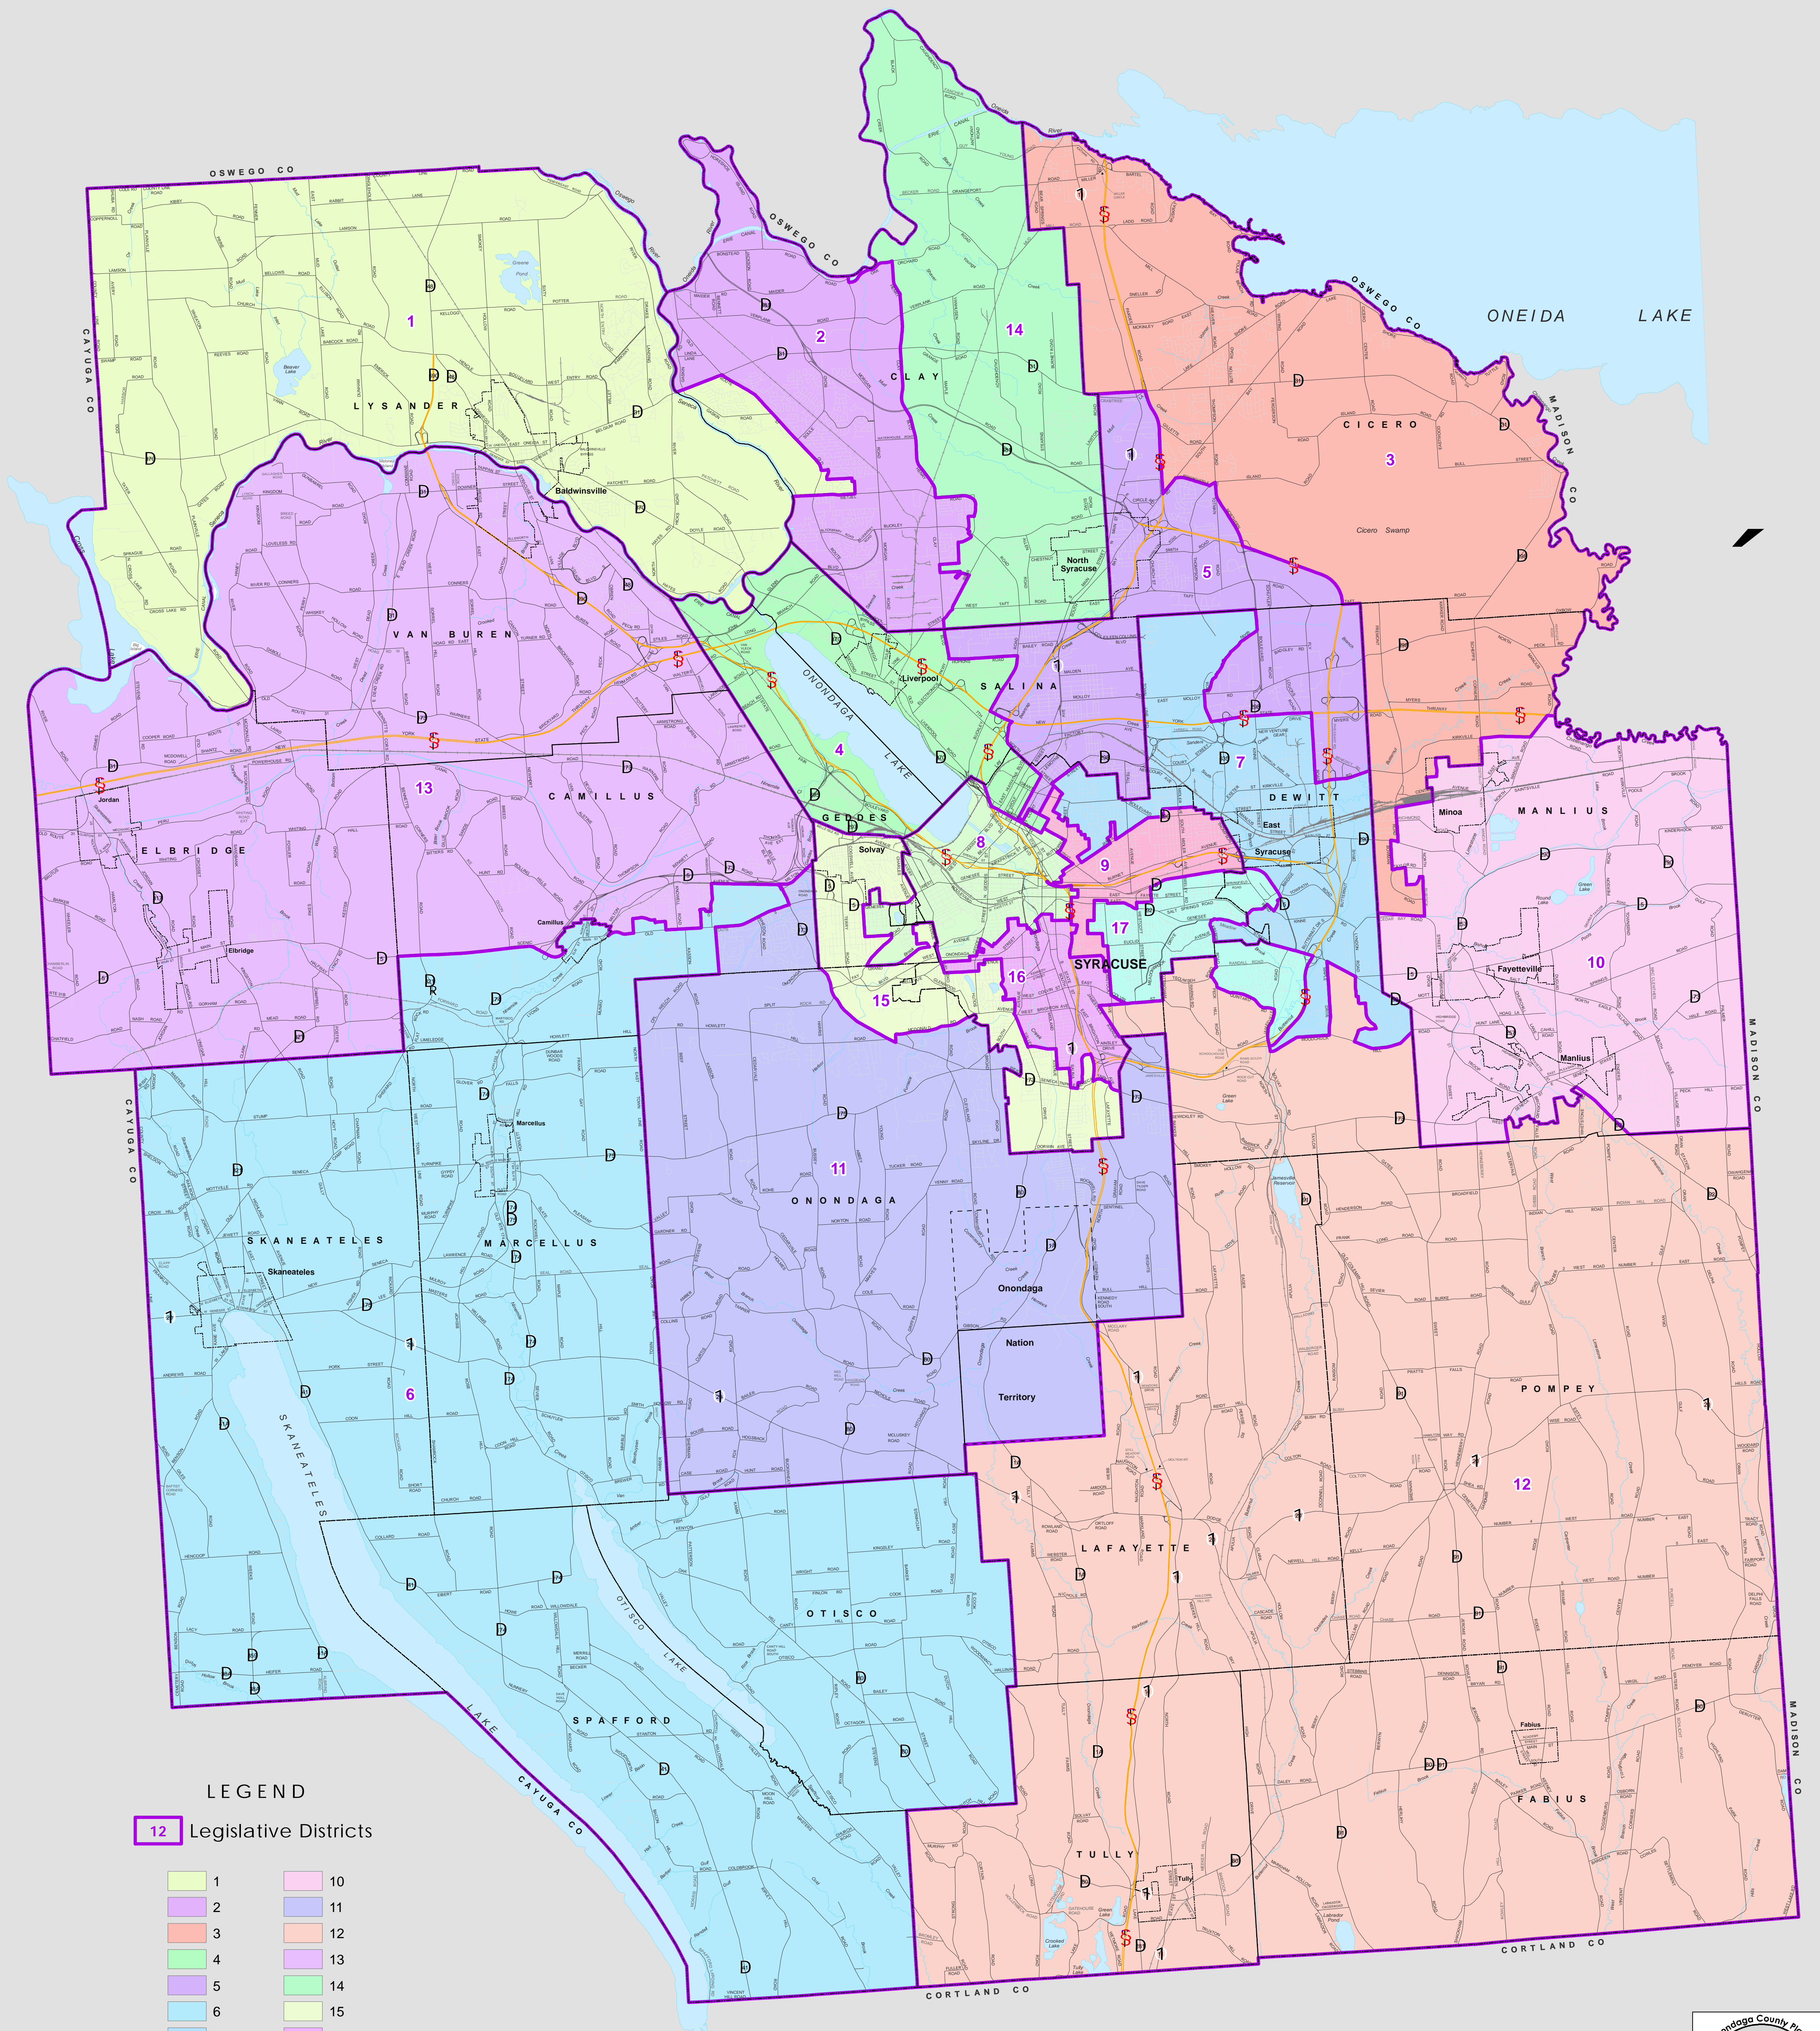

# ONONDAGA COUNTY LEGISLATIVE DISTRICTS

## LEGEND

12 Legislative Districts

- |   |    |
|---|----|
| 1 | 10 |
| 2 | 11 |
| 3 | 12 |
| 4 | 13 |
| 5 | 14 |
| 6 | 15 |
| 7 | 16 |
| 8 | 17 |
| 9 |    |