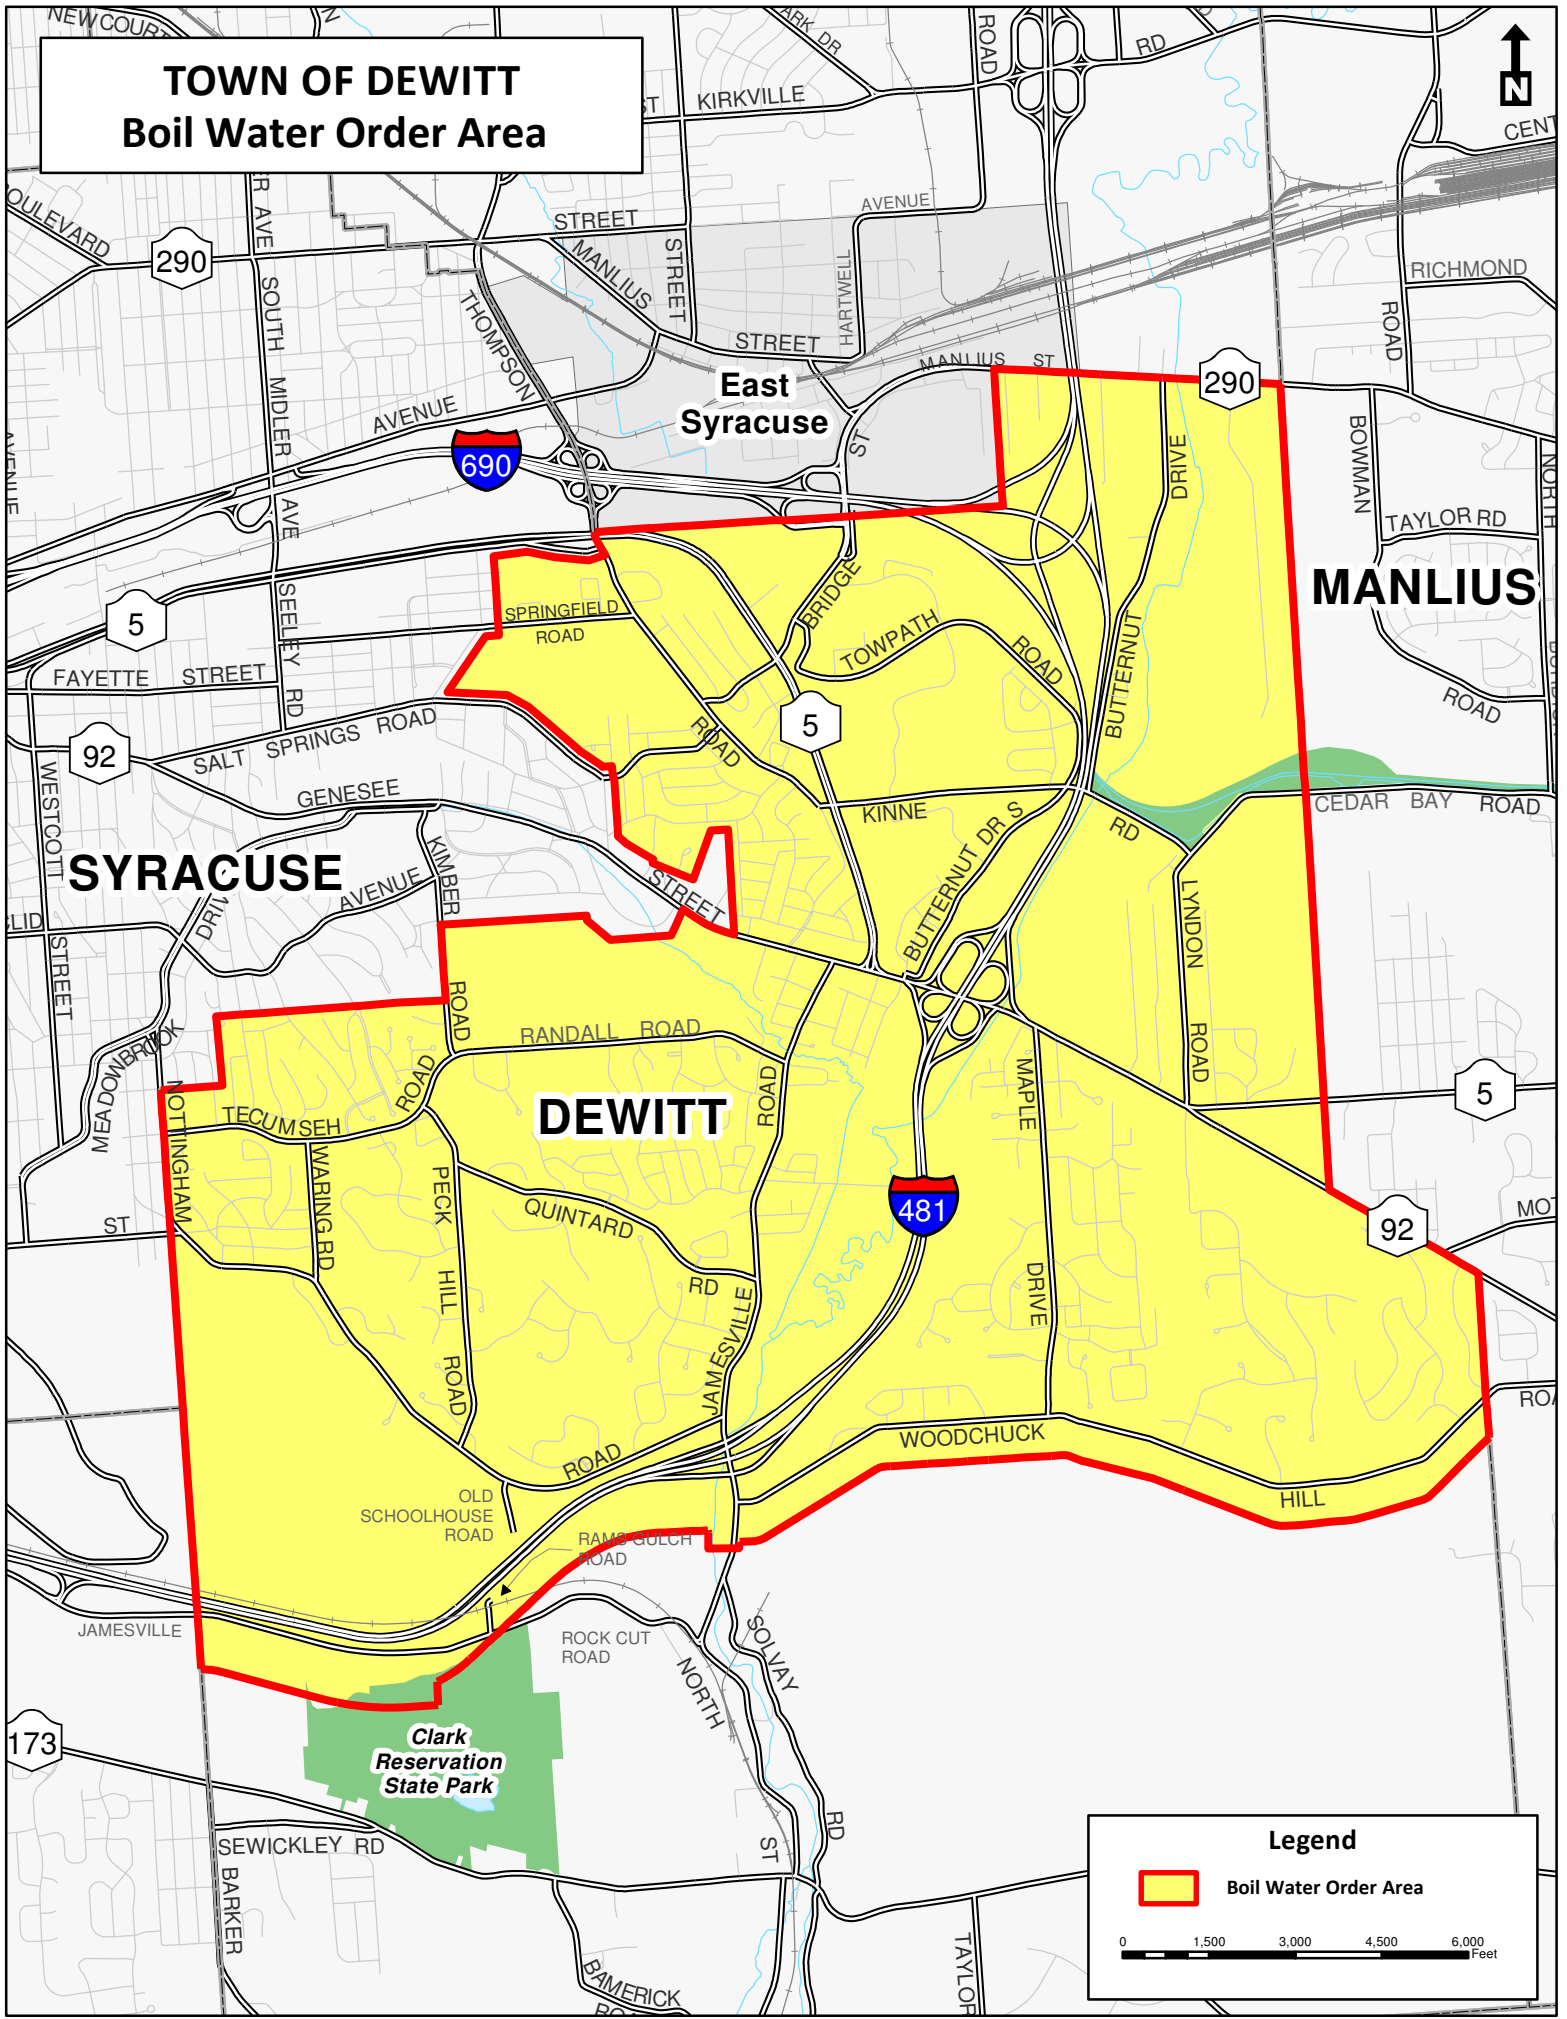

TOWN OF DEWITT Boil Water Order Area

Legend

 Boil Water Order Area

0 1,500 3,000 4,500 6,000 Feet